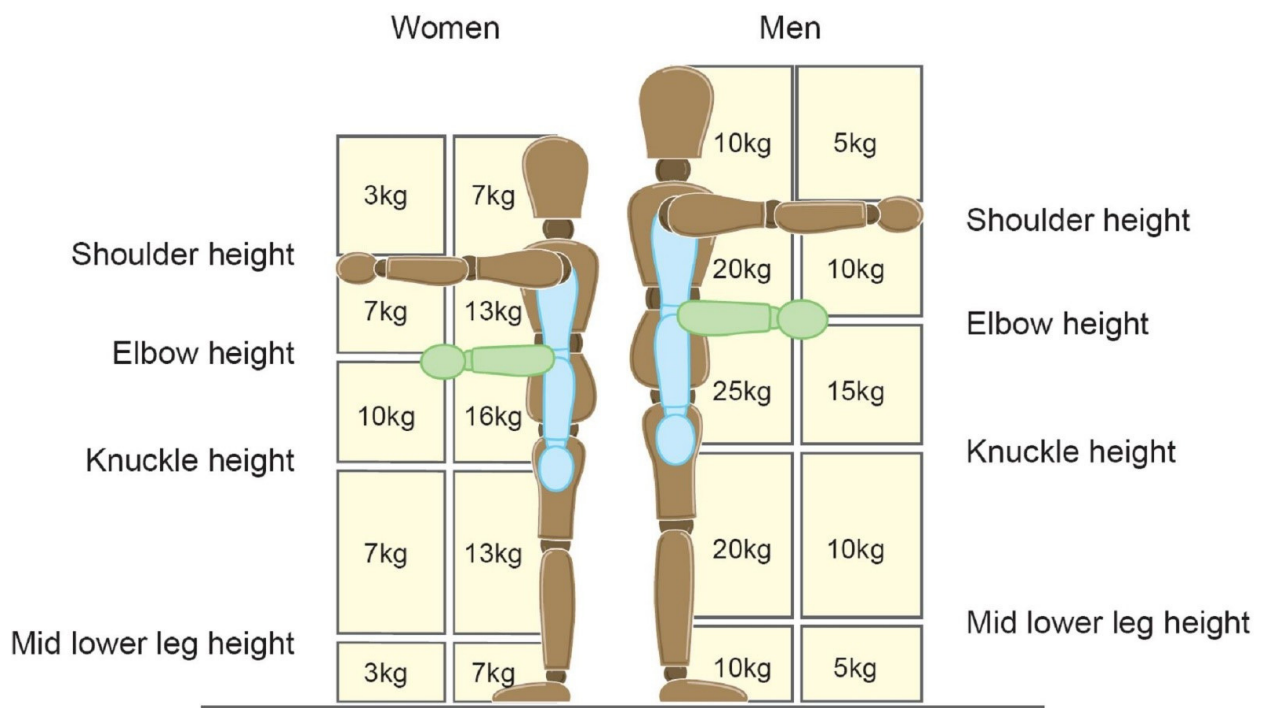

MANUAL HANDLING

TYPICAL COURSE CONTENT

- Health & Safety
- PPE
- Ergonomic risk assessment
- Employers Responsibilities
- Employees Responsibilities
- Coffin lifting operation
- Coffin carrying operation
- Coffin moving operations
- Team handling operation
- Safe lifting of shoring
- Safe lifting of ply sheets
- Manual digging / backfilling operations
- Legislation
- Principles of good manual handling
- Risk assessment